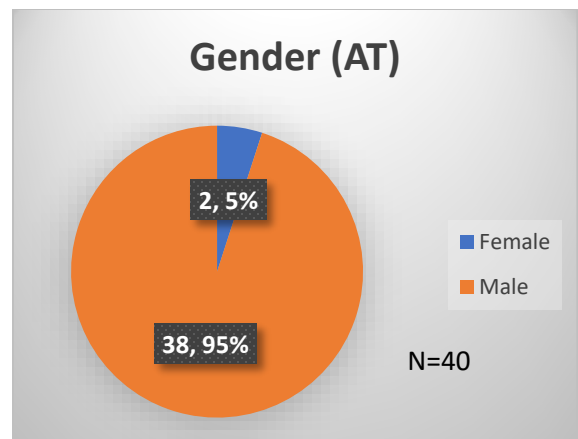

Daily Data Dashboard – February 21, 2023 Demographics for JTDC Population Tuesday Morning Midnight Count

Total # of probation Involved youth¹: 1,098

¹ Probation Active: Any youth who is pending sentencing with an active social history, has been formally placed on probation or supervision with Cook County Juvenile Probation on the date of the report.

*Age, Gender and Race for Criminal Court population (N=1) is not represented in this report.

Data sources: cFive Supervisor – Probation Population and RMIS – JTDC Population

Daily Data Dashboard – February 21, 2023
Demographics for JTDC Population
Tuesday Morning Midnight Count