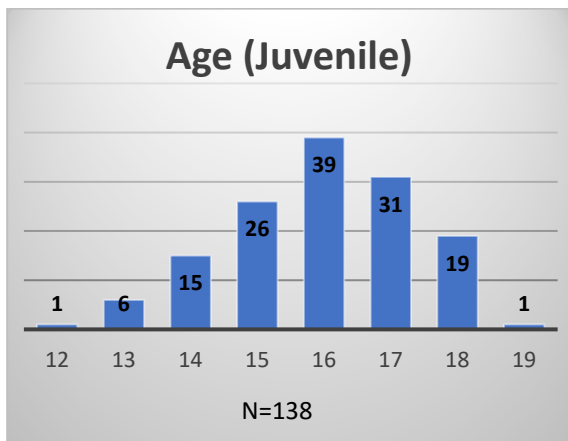

Daily Data Dashboard – February 21, 2023 Demographics for JTDC Population Tuesday Morning Midnight Count

Total # of probation Involved youth¹: 1,098

¹ Probation Active: Any youth who is pending sentencing with an active social history, has been formally placed on probation or supervision with Cook County Juvenile Probation on the date of the report.

*Age, Gender and Race for Criminal Court population (N=1) is not represented in this report.

Data sources: cFive Supervisor – Probation Population and RMIS – JTDC Population

Daily Data Dashboard – February 21, 2023
Demographics for JTDC Population
Tuesday Morning Midnight Count