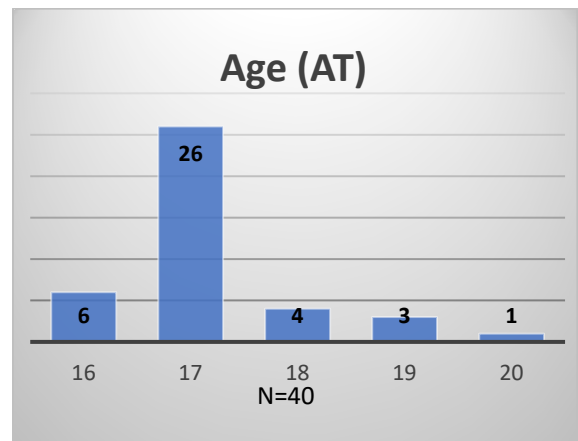

Daily Data Dashboard – February 21, 2023 Demographics for JTDC Population Tuesday Morning Midnight Count

Total # of probation Involved youth¹: 1,098

¹ Probation Active: Any youth who is pending sentencing with an active social history, has been formally placed on probation or supervision with Cook County Juvenile Probation on the date of the report.

*Age, Gender and Race for Criminal Court population (N=1) is not represented in this report.

Data sources: cFive Supervisor – Probation Population and RMIS – JTDC Population

Daily Data Dashboard – February 21, 2023
Demographics for JTDC Population
Tuesday Morning Midnight Count