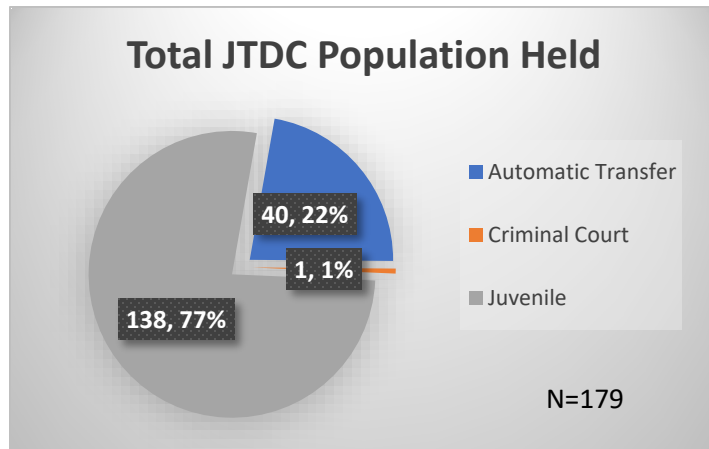

Daily Data Dashboard – February 21, 2023 Demographics for JTDC Population Tuesday Morning Midnight Count

Total # of probation Involved youth¹: 1,098

¹ Probation Active: Any youth who is pending sentencing with an active social history, has been formally placed on probation or supervision with Cook County Juvenile Probation on the date of the report.

*Age, Gender and Race for Criminal Court population (N=1) is not represented in this report.

Data sources: cFive Supervisor – Probation Population and RMIS – JTDC Population

Daily Data Dashboard – February 21, 2023
Demographics for JTDC Population
Tuesday Morning Midnight Count