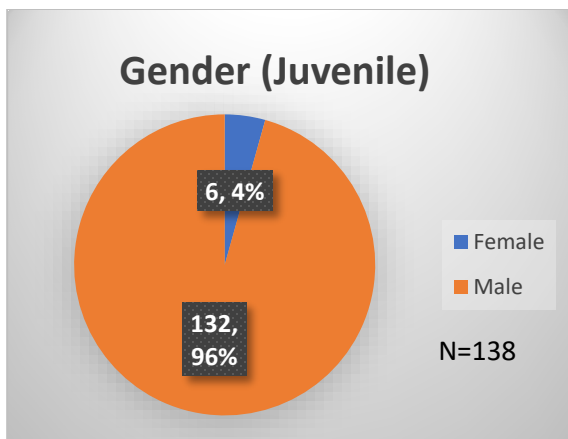

Daily Data Dashboard – February 21, 2023 Demographics for JTDC Population Tuesday Morning Midnight Count

Total # of probation Involved youth¹: 1,098

¹ Probation Active: Any youth who is pending sentencing with an active social history, has been formally placed on probation or supervision with Cook County Juvenile Probation on the date of the report.

*Age, Gender and Race for Criminal Court population (N=1) is not represented in this report.

Data sources: cFive Supervisor – Probation Population and RMIS – JTDC Population

Daily Data Dashboard – February 21, 2023
Demographics for JTDC Population
Tuesday Morning Midnight Count